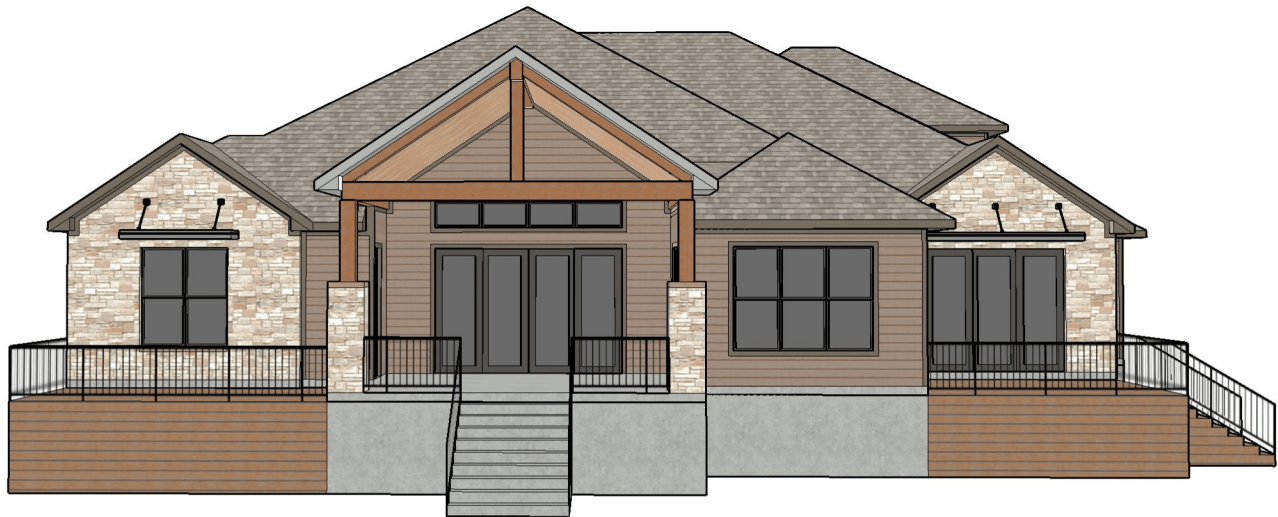

Robinson

3667 SF - 2-Story - 4 Bedrooms - 3.5 Bathrooms - 2-Car Garage
Open Floor Plan - Grand Great Room - Large Back Porch - Bonus Room

Front View

Back View

FIRST FLOOR:	2889 SF
SECOND FLOOR:	778 SF
LIVING AREA:	3667 SF
PORCHES:	544 SF
GARAGE:	787 SF
BRICK LEDGE:	14 SF
UNDER ROOF:	5012 SF

amberdilanehomes.com
903-887-4228

Robinson

**3667 SF - 2-Story - 4 Bedrooms - 3.5 Bathrooms - 2-Car Garage
Open Floor Plan - Grand Great Room - Large Back Porch - Bonus Room**

FIRST FLOOR:	2889 SF
SECOND FLOOR:	778 SF
LIVING AREA:	3667 SF
PORCHES:	544 SF
GARAGE:	787 SF
BRICK LEDGE:	14 SF
UNDER ROOF:	5012 SF