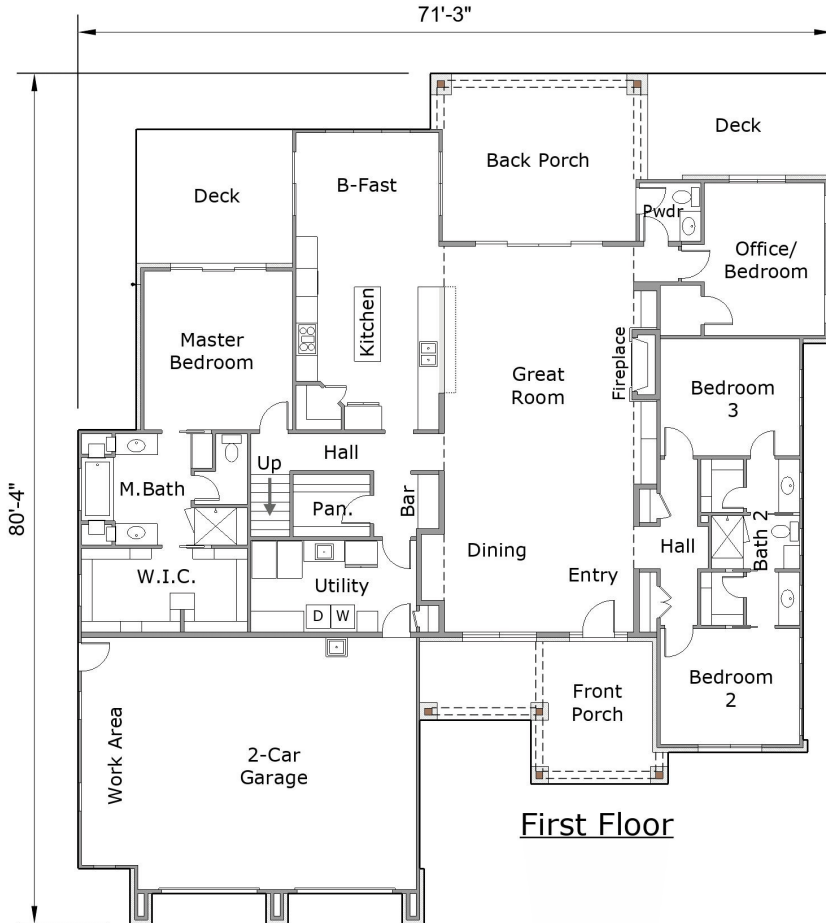

Robinson

3667 SF - 2-Story - 4 Bedrooms - 3.5 Bathrooms - 2-Car Garage
Open Floor Plan - Grand Great Room - Large Back Porch - Bonus Room

Front View

Back View

FIRST FLOOR:	2889 SF
SECOND FLOOR:	778 SF
LIVING AREA:	3667 SF
PORCHES:	544 SF
GARAGE:	787 SF
BRICK LEDGE:	14 SF
UNDER ROOF:	5012 SF

amberdilanehomes.com
903-887-4228

Robinson

**3667 SF - 2-Story - 4 Bedrooms - 3.5 Bathrooms - 2-Car Garage
Open Floor Plan - Grand Great Room - Large Back Porch - Bonus Room**

FIRST FLOOR:	2889 SF
SECOND FLOOR:	778 SF
LIVING AREA:	3667 SF
PORCHES:	544 SF
GARAGE:	787 SF
BRICK LEDGE:	14 SF
UNDER ROOF:	5012 SF