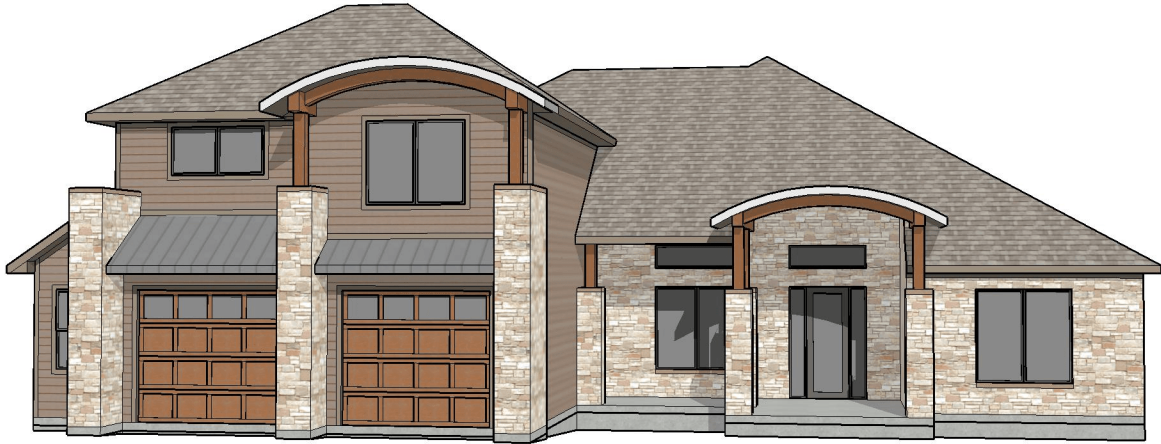

Robinson

3667 SF - 2-Story - 4 Bedrooms - 3.5 Bathrooms - 2-Car Garage
Open Floor Plan - Grand Great Room - Large Back Porch - Bonus Room

Front View

Back View

FIRST FLOOR:	2889 SF
SECOND FLOOR:	778 SF
LIVING AREA:	3667 SF
PORCHES:	544 SF
GARAGE:	787 SF
BRICK LEDGE:	14 SF
UNDER ROOF:	5012 SF

amberdilanehomes.com
903-887-4228

Robinson

**3667 SF - 2-Story - 4 Bedrooms - 3.5 Bathrooms - 2-Car Garage
Open Floor Plan - Grand Great Room - Large Back Porch - Bonus Room**

FIRST FLOOR:	2889 SF
SECOND FLOOR:	778 SF
LIVING AREA:	3667 SF
PORCHES:	544 SF
GARAGE:	787 SF
BRICK LEDGE:	14 SF
UNDER ROOF:	5012 SF