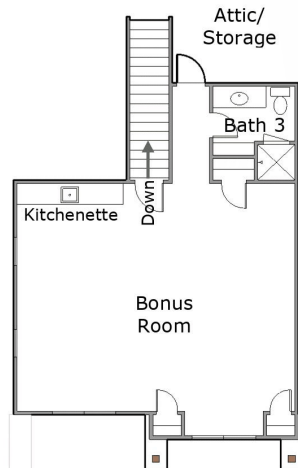

Robinson

3667 SF - 2-Story - 4 Bedrooms - 3.5 Bathrooms - 2-Car Garage
Open Floor Plan - Grand Great Room - Large Back Porch - Bonus Room

Front View

Back View

FIRST FLOOR:	2889 SF
SECOND FLOOR:	778 SF
LIVING AREA:	3667 SF
PORCHES:	544 SF
GARAGE:	787 SF
BRICK LEDGE:	14 SF
UNDER ROOF:	5012 SF

amberdilanehomes.com
903-887-4228

Robinson

**3667 SF - 2-Story - 4 Bedrooms - 3.5 Bathrooms - 2-Car Garage
Open Floor Plan - Grand Great Room - Large Back Porch - Bonus Room**

FIRST FLOOR:	2889 SF
SECOND FLOOR:	778 SF
LIVING AREA:	3667 SF
PORCHES:	544 SF
GARAGE:	787 SF
BRICK LEDGE:	14 SF
UNDER ROOF:	5012 SF